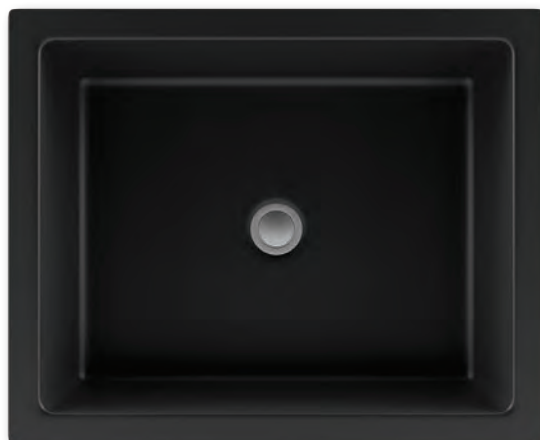

AVAILABLE IN FIVE COLORS

DIMENSIONS: | 17-1/2" x 13-3/8" ID x 5" D

ESI-QSLPV330

17-1/2" DUAL MOUNT
RECTANGULAR
QUARTZ VANITY SINK

Dual-mount quartz
rectangular vanity sink
features a spacious basin
with contemporary styling.