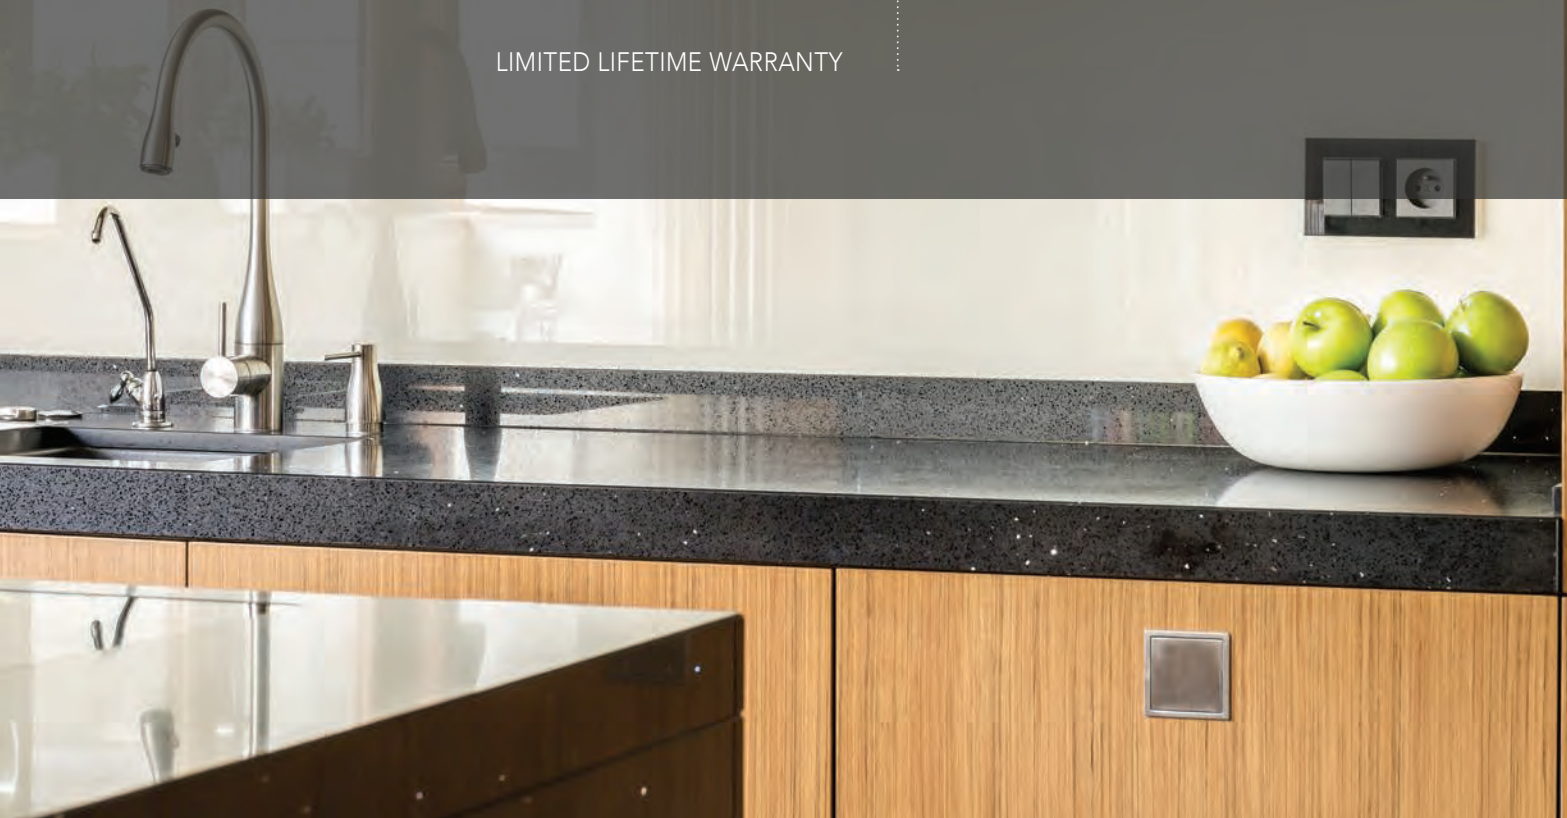

# PROSHARP

DURABLE 16 & 18 GAUGE STAINLESS STEEL

COMMERCIAL QUALITY

304 STAINLESS STEEL

PERFECT COMBINATION OF STYLE AND VALUE

BRUSHED FINISH BOWLS AND DECK

LIMITED LIFETIME WARRANTY