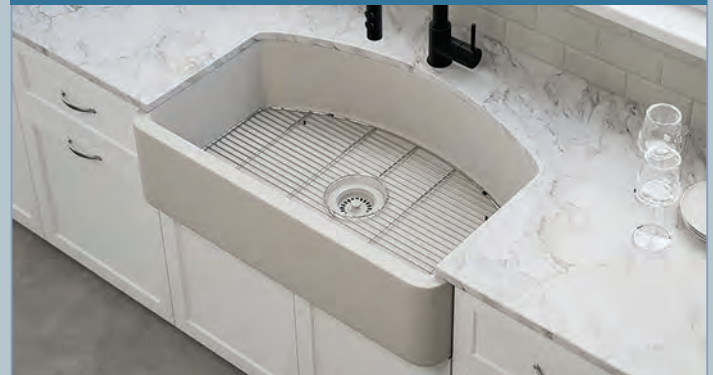

#4 STRAIGHT APRON FRONT

ESI-QSLPA3320

33" REVERSIBLE BOWL
APRON FRONT
KITCHEN SINK

CUSTOM SINK GRID
ESI-QSLPA3320-GRD

STRAINER
ESI-QSSB-BE/CN/BK/MO/WH

DISPOSAL FLANGE
ESI-QSDF-BE/CN/BK/MO/WH