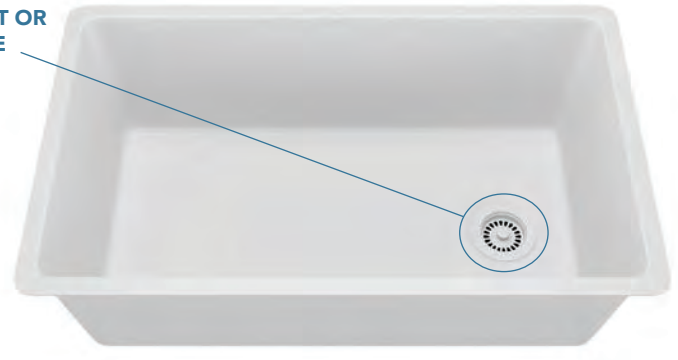

32" LARGE SINGLE BOWL QUARTZ KITCHEN SINK

**CUSTOM SINK GRID**  
ESI-QS1000-GRD

**STRAINER**  
ESI-QSSB-BE/CN/BK/MO/WH

**DISPOSAL FLANGE**  
ESI-QSDF-BE/CN/BK/MO/WH

**OPTIONAL ACCESSORIES:**

**DRAIN CAN BE MOUNTED ON RIGHT OR LEFT SIDE**